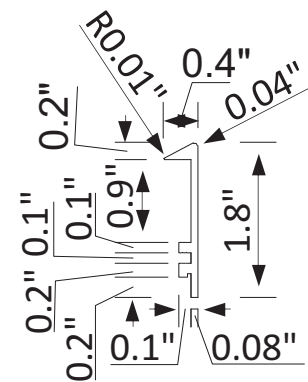

# INSTALLATION SPECIFICATION

Model No.:	803248-MIR-BB
Finish:	Brushed black
Mount type:	Wall-mounted
Orientation:	Horizontal
Material:	Aluminum
Storage included:	No
Overall size:	48.0"W x 32.0"D x 1.8"H
Net weight:	30.2 lbs
Lens material:	5mm lens

# 48"

## Bathroom Mirror

All measurements are approximate. Measurements may vary +/- 1/2

Aluminum section