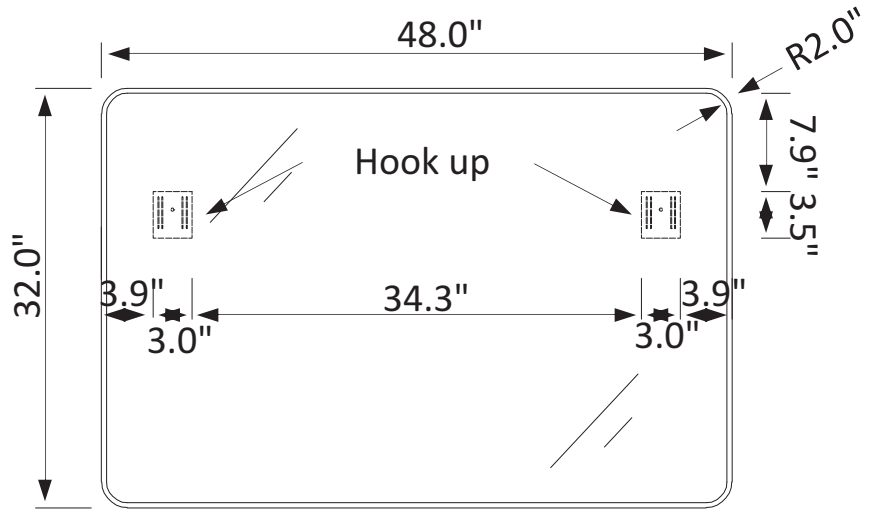

# INSTALLATION SPECIFICATION

Model No.:	803248-MIR-BB
Finish:	Brushed black
Mount type:	Wall-mounted
Orientation:	Horizontal
Material:	Aluminum
Storage included:	No
Overall size:	48.0"W x 32.0"D x 1.8"H
Net weight:	30.2 lbs
Lens material:	5mm lens

# 48"

## Bathroom Mirror

All measurements are approximate. Measurements may vary +/- 1/2

Aluminum section