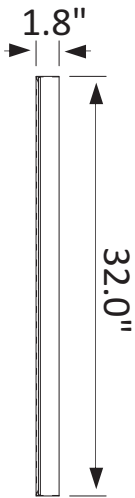

# INSTALLATION SPECIFICATION

Model No.:	803248-MIR-BB
Finish:	Brushed black
Mount type:	Wall-mounted
Orientation:	Horizontal
Material:	Aluminum
Storage included:	No
Overall size:	48.0"W x 32.0"D x 1.8"H
Net weight:	30.2 lbs
Lens material:	5mm lens

# 48"

## Bathroom Mirror

All measurements are approximate. Measurements may vary +/- 1/2

Aluminum section